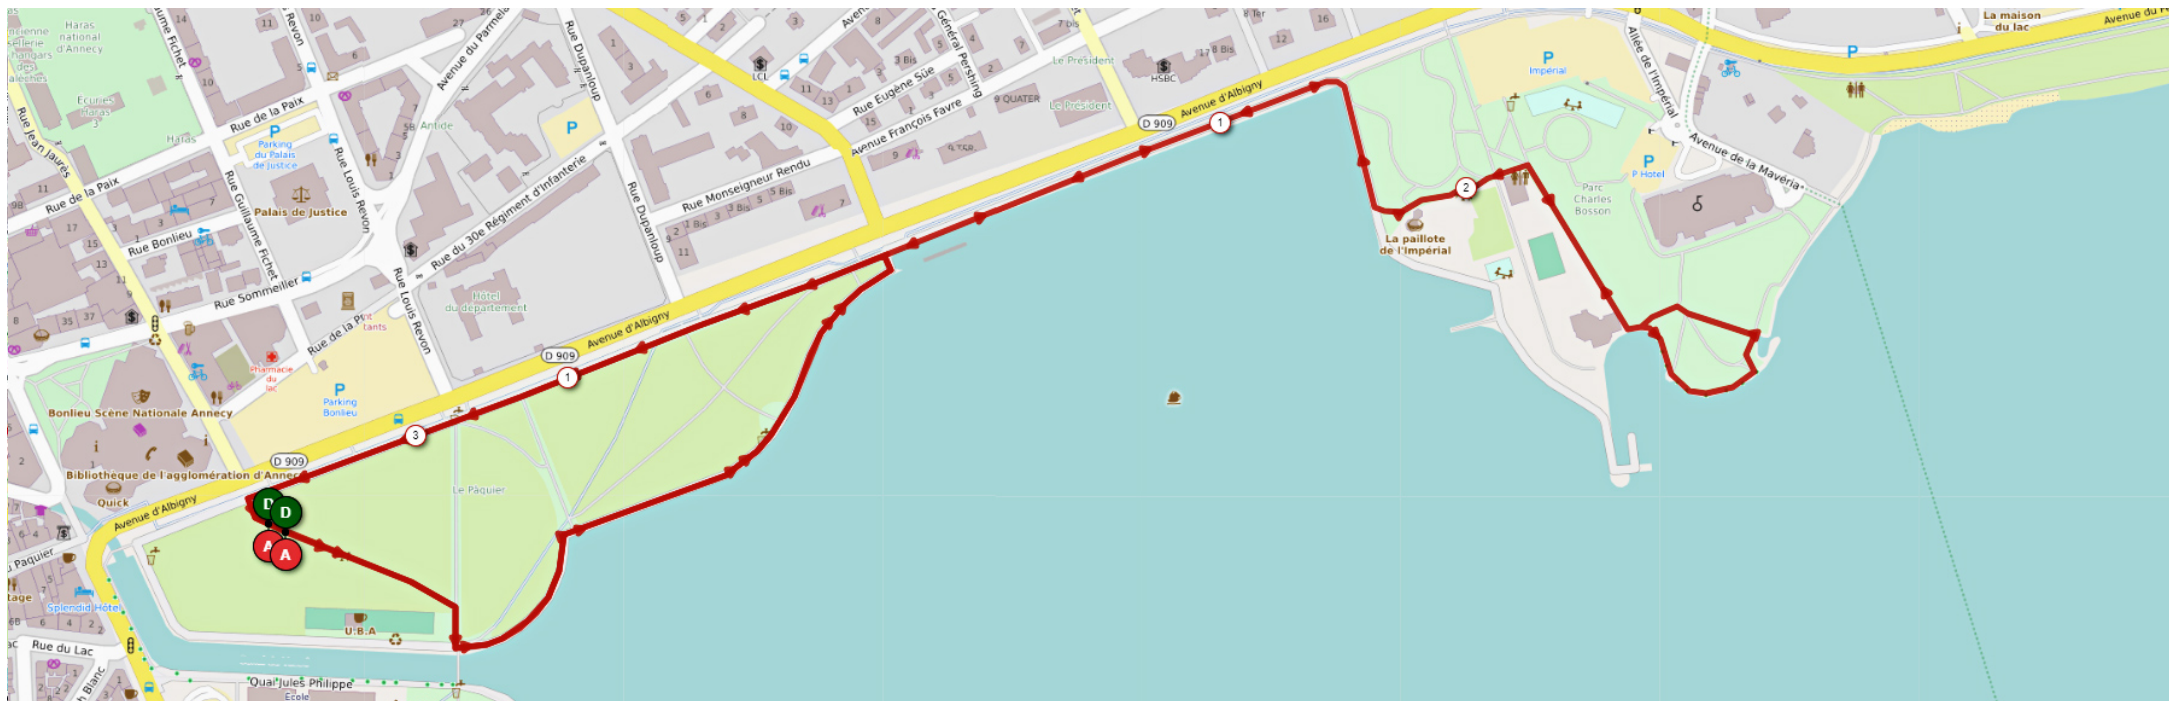

# COURSE 10 KM CHRONOMÉTRÉE

Course à pied - Urban Trail | Sid'Anancy impérial 10 km Anancy-le-Vieux -> Anancy-le-Vieux  
↳ 5.002 km ↗ 19 m ↘ 19 m ↗ 449 m ↗ 455 m

Leaflet | OSM © OSM contributors, Powered by GraphHopper API